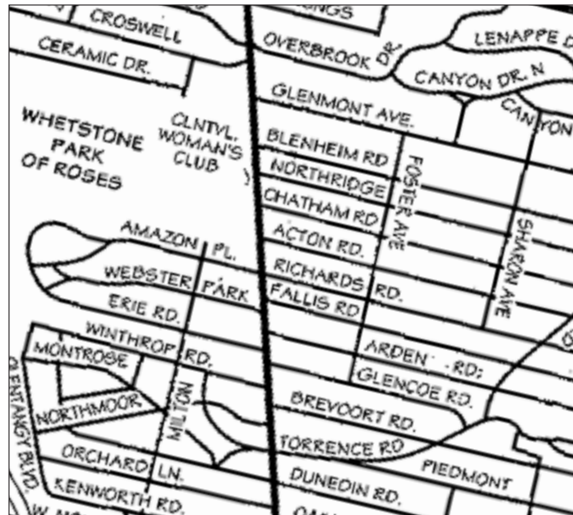

Clintonville Community Band

Identity

Rationale:

1. 20th anniversary
2. simple, recognizable form
3. visually embody multiple aspects of name

"Clintonville"

1. rose abstraction
2. reference to Whetstone Park of Roses
3. mirror gazebo shape

“Community”

1. group of integral shapes
2. gathering of people
3. network of “streets”

"Band"

1. conductor & two musicians
2. valves and knuckles
3. concentric circular layout of ensemble

Logotype
parent

Logotype
parent

Logotype

parent reverse

Logotype

parent in-line option